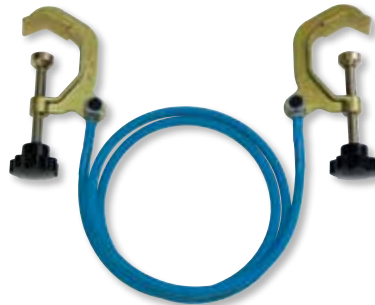

SAFETY

plumtest™

◀ **Bonding Strap**
550262
• 8-32mm capacity

◀ **Screw Clamp Bonding Strap**
550263
• 12-70mm capacity

◀ **Smoke Pen**
550235

▼ **Inspection Mirror**
550259
• Steel chrome plated

▲ **Voltage Detector**
550269
• From 90-1000 volts

AIR/DRAIN

plumtest™

▲ **Complete Air Drain Test kit**
550240

▶ **Air Drain Tester**
550252

▲ **Inflatable Test Plug**
100mm 550275

▲ **Right Angle Test Plug**
100mm 550272

▼ **High Volume Pump**
550283

▲ **Aluminium Test Plug**
100mm 550273
90mm 550274

WATER

plumtest™

▼ **Test Bucket**
550234

- Kit includes:**
- 1.5m Long Hose
 - 12L Solid Steel Bucket
 - Maximum Pressure 6000 kPa

**QUALITY
2 VALVE
SYSTEM**

▶ **Digital Thermometer**
550255
• -50 to 200°C

▲ **Hand Bellows Pump**
550261

▲ **Manometer Fluid**
550294

▲ **Tepol Bottle**
550295

▶ **300mm Manometer**
550256

▶ **800mm Manometer**
550257
• For fitting line

◀ **Water Test kit**
2500kPa
Suits 1/2 + 3/4 Bib Taps
550243