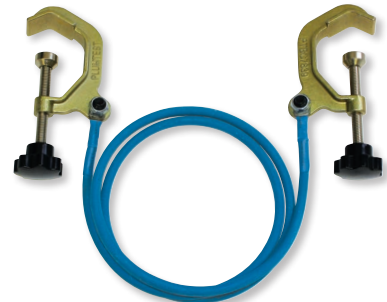

SAFETY

◀ **Bonding Strap**
550262
• 8-32mm capacity

◀ **Screw Clamp Bonding Strap**
550263
• 12-70mm capacity

◀ **Smoke Pen**
550235

▲ **Voltage Detector**
550269
• From 90-1000 volts

AIR/DRAIN

▲ **Complete Air Drain Test kit**
550240

▼ **High Volume Pump**
550283

▶ **Air Drain Tester**
550252

▲ **Aluminium Test Plug**
100mm 550273
90mm 550274

▲ **Inflatable Test Plug**
50mm 550276
100mm 550275
150mm 550279

▲ **Right Angle Test Plug 100mm**
550272

◀ **Hand Pump**
to suit Inflatable Test Bag/Plug
550232

WATER

▼ **Test Bucket**
550234

- Kit includes:**
- 1.5m Long Hose
 - 12L Solid Steel Bucket
 - Maximum Pressure 6000kPa

QUALITY 2 VALVE SYSTEM

- ◀ **TMV Test Kit**
Kit includes:
550296
- Handy Carry Case
 - Flow cup
 - Pressure gauge to suit 1/2 inch and 3/4 inch BSP
 - Thermometer with probe

▲ **Hand Bellows Pump**
550261

▲ **Manometer Fluid**
550294

▶ **300mm Manometer**
550256

▶ **800mm Manometer**
550257
• For fitting line

◀ **Water Test kit**
2500 kPa
Suits 1/2 + 3/4 Bib Taps
550243

◀ **Water Pressure Gauge**
2500 kPa
Suits 1/2 + 3/4 Bib Taps
550241