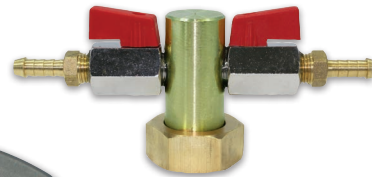

▼ **High Volume Pump**
550283

▶ **Air Drain Tester**
550252

▲ **Aluminium Test Plug**
100mm 550273
90mm 550274

▲ **Inflatable Test Plug**
50mm 550276
100mm 550275
150mm 550279

▲ **Right Angle Test Plug 100mm**
550272

◀ **Hand Pump**
to suit Inflatable Test Bag/Plug
550232

WATER

▼ **Test Bucket**
550234

- Kit includes:**
- 1.5m Long Hose
 - 12L Solid Steel Bucket
 - Maximum Pressure 6000kPa

QUALITY 2 VALVE SYSTEM

- ◀ **TMV Test Kit**
Kit includes:
550296
- Handy Carry Case
 - Flow cup
 - Pressure gauge to suit 1/2 inch and 3/4 inch BSP
 - Thermometer with probe

◀ **Dry Manometer**
0-10kPa
550250
• For fitting line

▼ **Manometer Tee**
550258

◀ **Digital Manometer**
0-15kPa
550265

◀ **Manometer Hose 1 metre**
550280

◀ **Gas Tester**
1/2 Inch BSP Entry
60kPa
550249