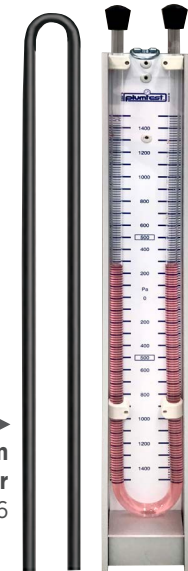

◀ **Dry Manometer**
0-10kPa
550250
• For fitting line

▼ **Manometer Tee**
550258

◀ **Digital Manometer**
0-15kPa
550265

◀ **Manometer Hose 1 metre**
550280

◀ **Gas Tester**
1/2 Inch BSP Entry
60kPa
550249

◀ **Dry Manometer Kit**
0-10kPa
550250KIT
• For fitting lines

◀ **Digital Manometer Kit**
0-15kPa
550265KIT
• For appliances & fitting lines

◀ **Combo Digital Manometer Kit**
0-30kPa
550268
• For appliances & fitting lines
• Click on fittings

▲ **Hand Bellows Pump**
550261

▲ **Manometer Fluid**
550294

▶ **300mm Manometer**
550256

▶ **800mm Manometer**
550257
• For fitting line

◀ **Water Test kit**
2500 kPa
Suits 1/2 + 3/4 Bib Taps
550243

◀ **Water Pressure Gauge**
2500 kPa
Suits 1/2 + 3/4 Bib Taps
550241

◀ **Water Pressure Tester**
2500 kPa
Suits 1/2 + 3/4 Bib Taps
550239

▶ **Flow Cup**
550233
• Up to 17 litres per minute

▼ **Digital Thermometer**
550255
• -50 to 200°C