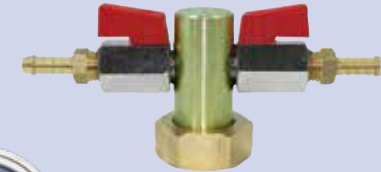

Manometer Tee
550258